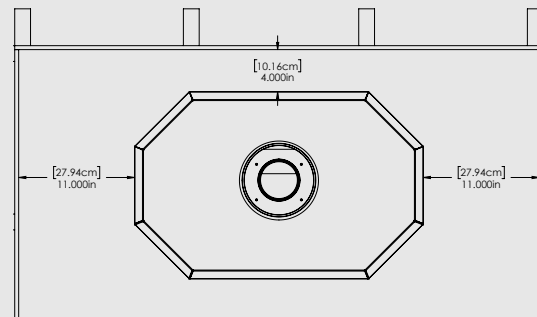

For more information, pictures, and videos visit archgard.com.

Scan here to see the flames in action:

APPLIANCE DIMENSIONS

CLEARANCES

Straight Installation

Corner Installation

California Proposition 65 Warning: These products can expose you to chemicals including Carbon Monoxide, that is an externally vented by-product of fuel combustion, which is [are] known to the State of California to cause cancer, birth defects, or other reproductive harm. For more information, visit www.P65Warnings.ca.gov.