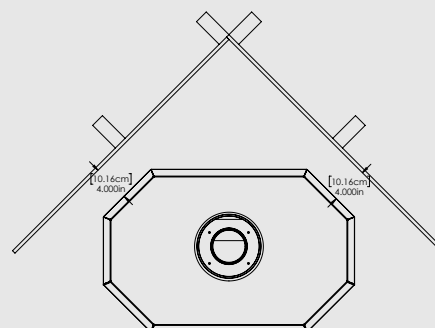

For more information, pictures, and videos visit archgard.com.

Scan here to see the flames in action:

APPLIANCE DIMENSIONS

CLEARANCES

Straight Installation

Corner Installation

California Proposition 65 Warning: These products can expose you to chemicals including Carbon Monoxide, that is an externally vented by-product of fuel combustion, which is [are] known to the State of California to cause cancer, birth defects, or other reproductive harm. For more information, visit www.P65Warnings.ca.gov.