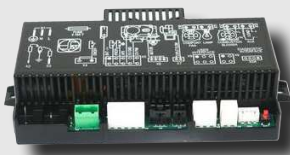

This system will start the fire slowly and build it up after a draft has been established. This process helps ensure a more reliable start, reduces any condensation on the glass door, and helps to reduce the expansion sounds common to other gas fireplaces on startup.