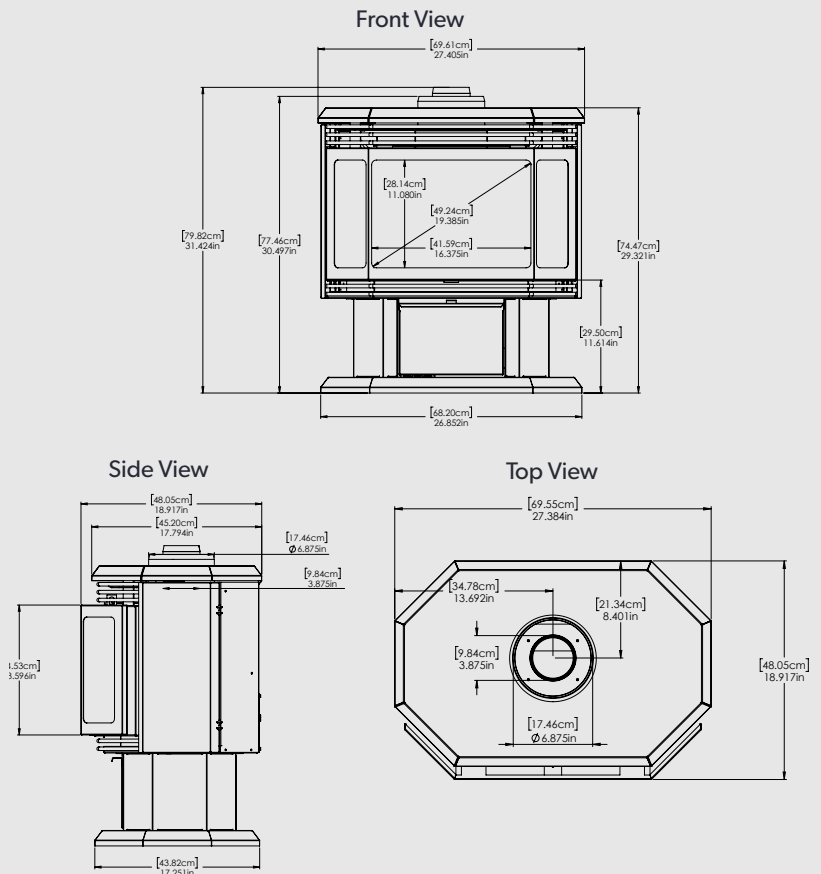

Standard Features	
Ignition Type	Archgard's exclusive Dynamic Start Advantage spark-to-pilot ignition with continuous pilot on demand and battery backup.*
Glass Type	Shatter-resistant ceramic glass.
Remote Control	Multi-function remote control system including SMART Thermostat.*
Convection Fan	High efficiency six speed heat distribution fans and variable speed fan controlled by the remote control.
Firebox Construction	Welded, double-seal rivet and gasket, silicone free. Constructed of 16 and 18 gauge galvanized and aluminized coated steel for long life and durability.
Warranty	Archgard's Worry-Free Elite Limited Lifetime.
Burner Type	Panoramic Wall to wall steel pan.
Propane Conversion Kit	Optional.
Optional Archgard Vent Kit	45-TVKFS: This kit includes everything you need for your typical installation.*

All fireplaces come standard with barrier screens which attach to the door with very little effort.

Note: A minimum of 3' (914 mm) of vertical vent to center of elbow is required for a maximum horizontal run of 3' (914 mm)*.

An adapter is required if using rigid direct vent pipe from another manufacturer (mandatory on vertical installations)*

*See the Installation, Operation, and Maintenance Manual included with the fireplace.

For more information, pictures, and videos visit archgard.com.

Scan here to see the flames in action:

APPLIANCE DIMENSIONS